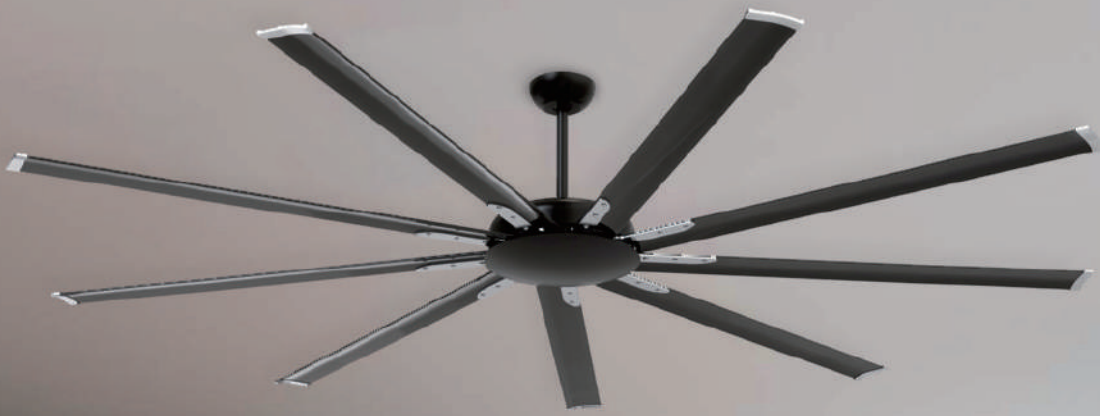

New

S100-406

Size: 100 inch(D2540 mm)
Housing finish:black
Motor :DC,188*18mm ,50W
Blade:9 aluminum leaves
Reversible: yes
Control:Remote Control(9 speed)